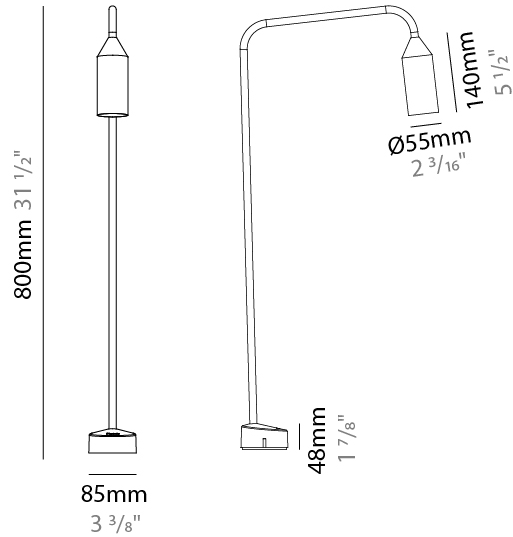

FLAMINGO POST

E9B153-

base number   Finish
Options

1. To build a product code in our configurator select the specify button on the base model # product page
2. To build a manual product code on this datasheet choose from the options listed below in blue font and add the suffix to the base model #

GENERAL

Series: Flamingo
Brand: Platek
Division: Exterior
Mounting Type: Post
Mounting Location: Above Ground
Subcategory: Bollard - Garden

PHYSICAL

Shape: Abstract
Diameter (mm): 55
Diameter (in): 2 ³/₁₆
Height (mm): 800
Height (in): 31 ¹/₂
Extension (mm): 450
Extension (in): 17 ¹¹/₁₆
Light Distribution: Direct
Weight (kg): 1.4
Weight (lbs): 3
Screws: No visible screws
Diffuser: Frosted Methacrylate - 2mm
Fixture Finish: [BLK / WHI / COR](#)
Fixture Material: Aluminum
Upon Request: Finishes - Anthracite, Bronze

ELECTRICAL

Lamp Type: LED
Input Wattage (W): 9
Total Output Wattage (W): 7
Dimming: Non-Dimmable / 0-10V Dimming
Driver Included: No
Driver Location: Remote
Driver Type: Constant Voltage - Universal
Driver Class: Class 2
Housing: ENCP5
Input Voltage (V): 120 - 277
Constant Voltage (V): 24

LED

Number of LEDs: 1
Color Temperature (°K): 3000
Max. Delivered Lumen (lm): 385
Nominal Lumen (lm): 705
CRI: >80 CRI
Lamp Life (hrs): 60000

OPTICAL

Optic°: 76
Beam Angle: Diffused

RATINGS AND CERTIFICATIONS

Certified By: Certified for North American Standards
IP rating: IP65
IK Rating: IK06
Bug Rating: B0 U0 G0