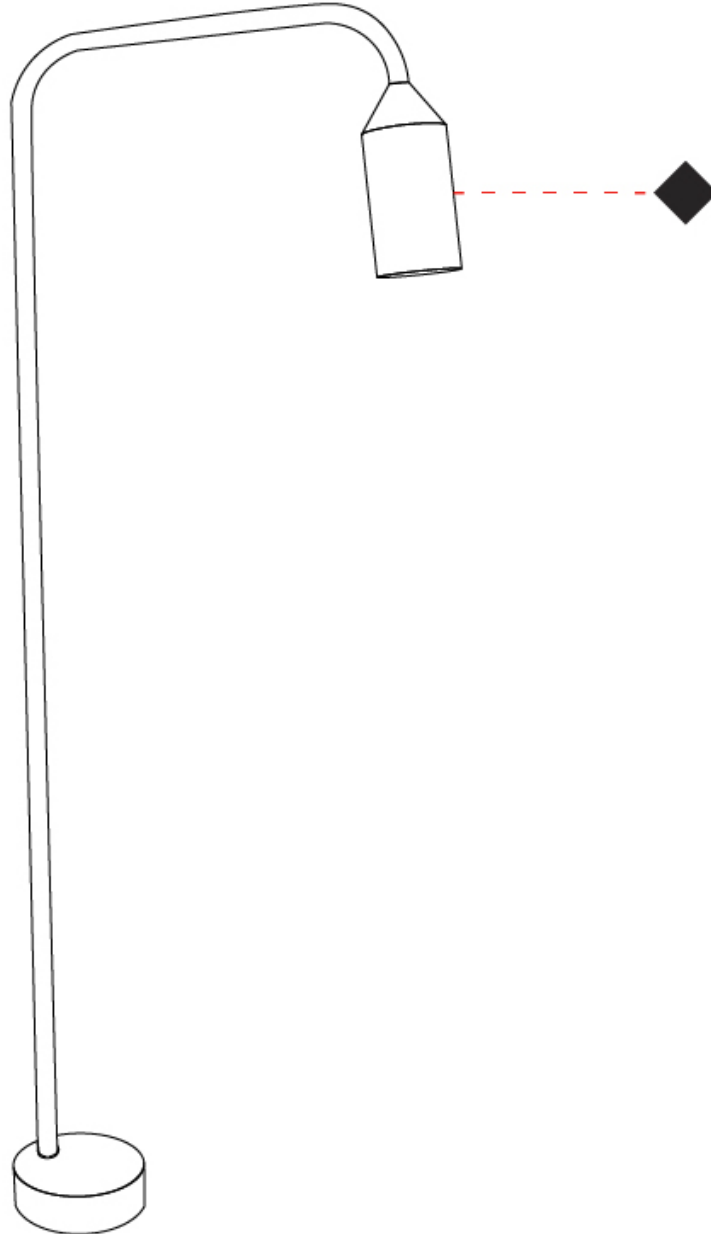

FLAMINGO POST

E9B155-

PROJECT	_____
TYPE	_____
SPECIFIER	_____
QUANTITY	_____
DATE	_____

E